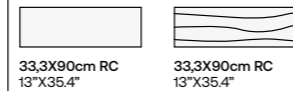

REVESTIMENT PASTA BLANCA

FORMATS

33,3X90cm RC
13"X35.4"

33,3X90cm RC
13"X35.4"