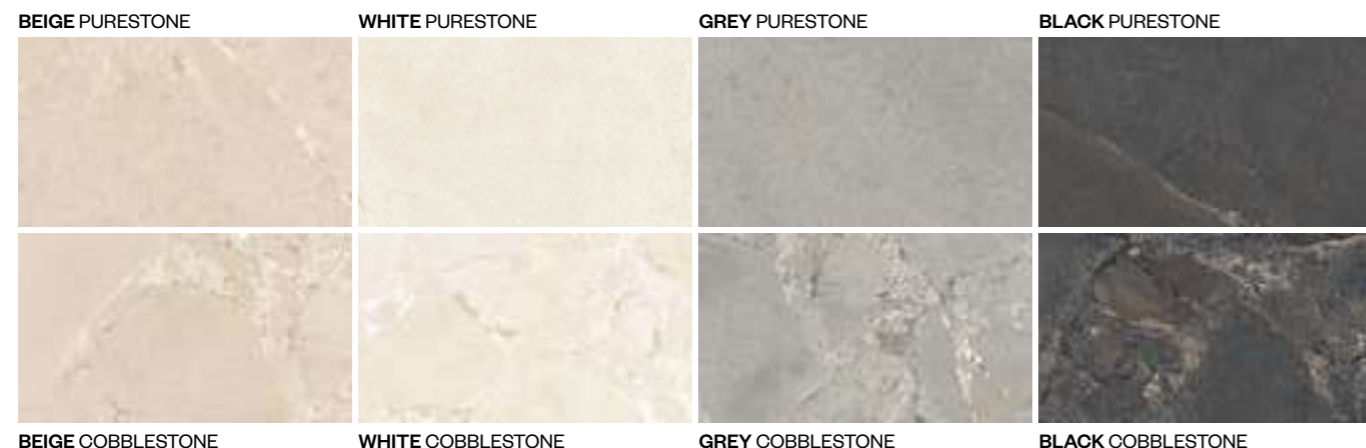

UNIQUE INFINITY

COLORS | MIDES

BEIGE PURESTONE WHITE PURESTONE GREY PURESTONE BLACK PURESTONE
 BEIGE COBBLESTONE WHITE COBBLESTONE GREY COBBLESTONE BLACK COBBLESTONE

PURESTONE

Naturale Rett.
 120x278 - 47^{1/4}"x109^{7/16}"
 76 €/m²