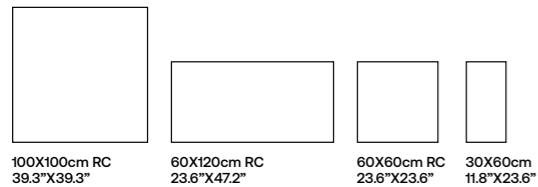

GRES PORCELÀNIC

FORMATS

100X100cm RC
39.3"X39.3"

60X120cm RC
23.6"X47.2"

60X60cm RC
23.6"X23.6"

30X60cm
11.8"X23.6"

SOLID20

60X60cm RC
23.6"X23.6"